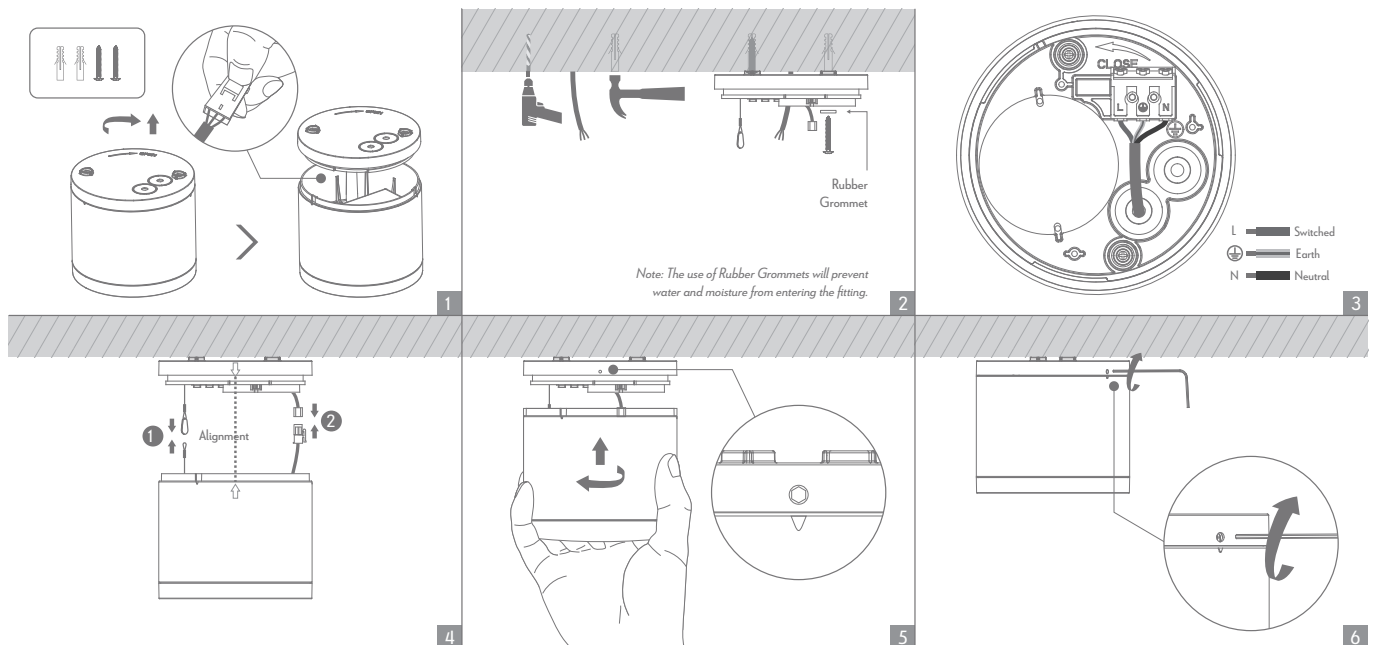

NEO-PRO-13-SM

Variants		Item No.	Colour Temp
Blk	Wht		
20890	20891	NEO-PRO-13-SM	TRIO

Thank you for purchasing your new NEO-PRO-13 surface mounted downlight, Please take the time to read and understand the instruction sheet below. Failure to do so may void warranty.

Specifications

Voltage:	240V	Lumen (±5%):	Warm White 3000K - 1000Lm Neutral White 4000K - 1200Lm White 5700K - 1100Lm	Dimmable:	Yes*
Power:	13W	Beam Angle:	75°	IP Rating:	65**
CRI:	≥90	CCT:	3000K - 4000K - 5700K	Lifespan:	50,000hrs

*Fully dimmable with suitable dimmers.

**IP65 from front only.

Note: -The lamp must be installed by professional electrician
 -Ensure the power supply is switched off before fitting this product

-Do not touch the lamp when in use
 -Keep away from hot steam and corrosive gas